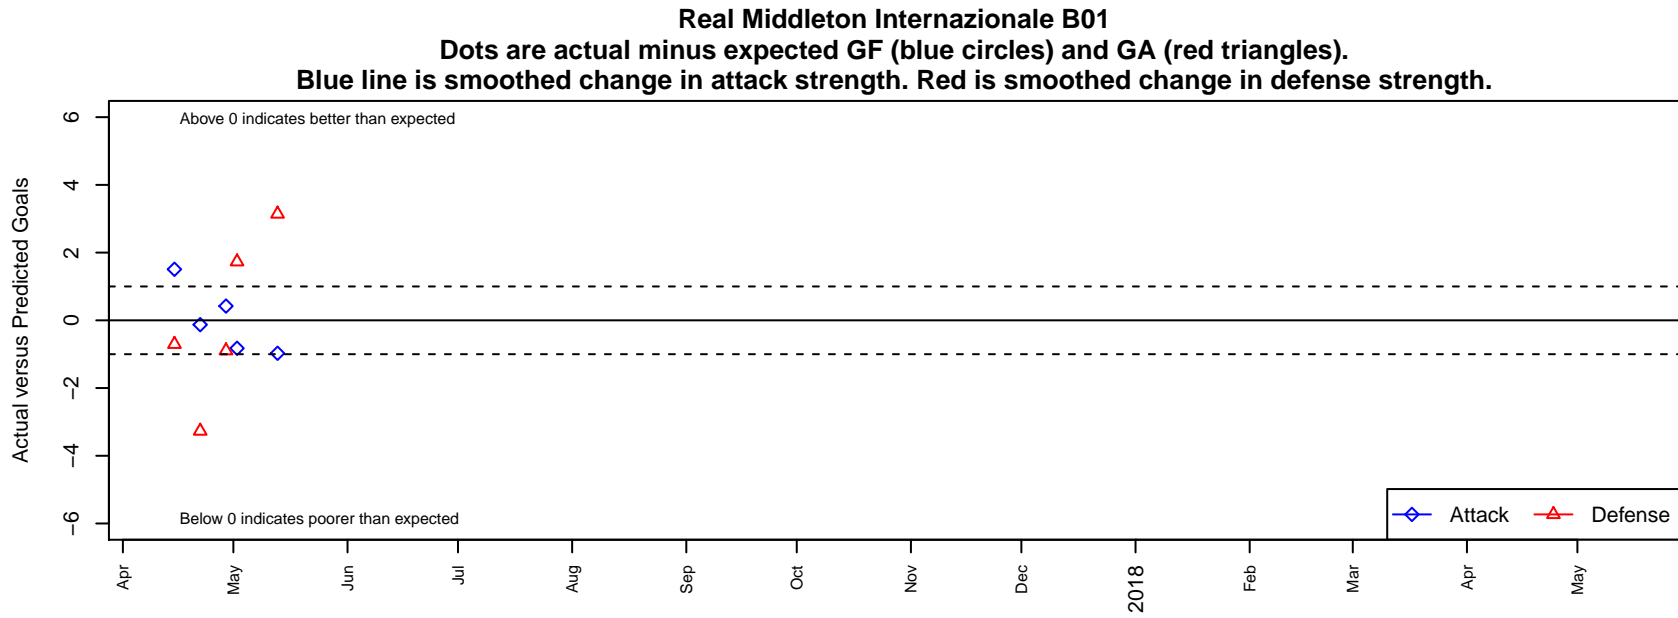

Real Middleton Internazionale B01

Middleton, ID
B01 total strength=1088
attack=7.13 defense=1.03

alt names used:

Venues played:
2016 Spr Idaho D3 U15/16 Division 2 North

date	home		away		venue	pred.home	pred.away
2017-05-13	IDA-ORE FC Ontario B01	6	Real Middleton Internazionale B01	1	2016 Spr Idaho D3 U15/16 Division 2 Nort	9.14	1.97
2017-05-02	Idaho Storm Thunder B02	5	Real Middleton Internazionale B01	0	2016 Spr Idaho D3 U15/16 Division 2 Nort	6.73	0.83
2017-04-29	Real Middleton Internazionale B01	2	Idaho Rush Nero B02	4	2016 Spr Idaho D3 U15/16 Division 2 Nort	1.58	3.10
2017-04-22	MSC Vikes B02	8	Real Middleton Internazionale B01	4	2016 Spr Idaho D3 U15/16 Division 2 Nort	4.73	4.13
2017-04-15	Real Middleton Internazionale B01	4	FC Nova Red B01	5	2016 Spr Idaho D3 U15/16 Division 2 Nort	2.49	4.29